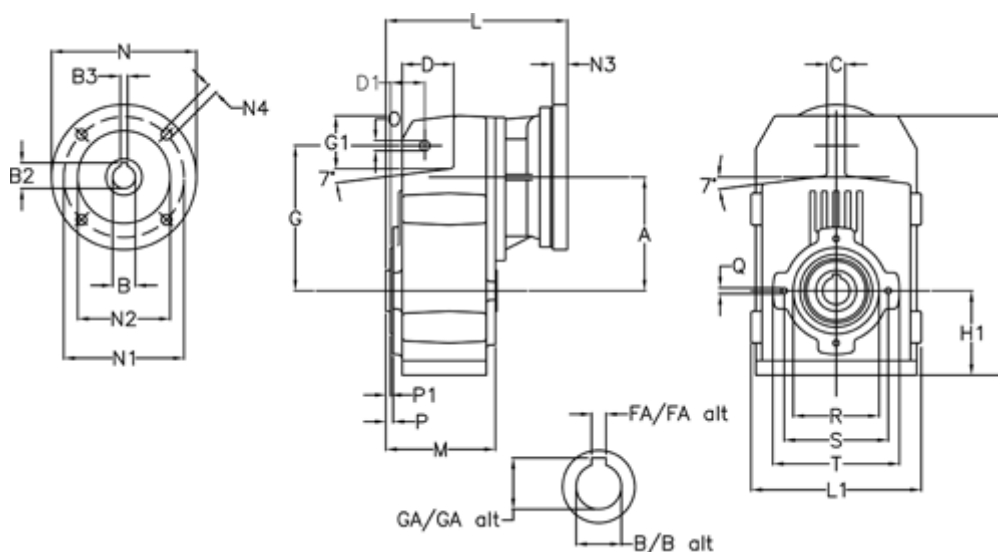

Article number: 29560217423225

Description: Shaft mounted gear
A253H35-174,2-P71B5

Measures

A = 128.75	FA = 10	M = 135.5	Q = M10x14
B = 35	G = 162	N = 160	R = 110
B1 = 14	G1 = 58.0	N1 = 130	S = 130
B2 = 16.3	GA = 38.3	N2 = 110	T = 150
B3 = 5	H = 290.5	N4 = M8x16	
C = 20	H1 = 93.5	O = 13	
D = 57.0	L = 213.0	P = 6.0	
D1 = 43.5	L1 = 188	P1 = 3.5	